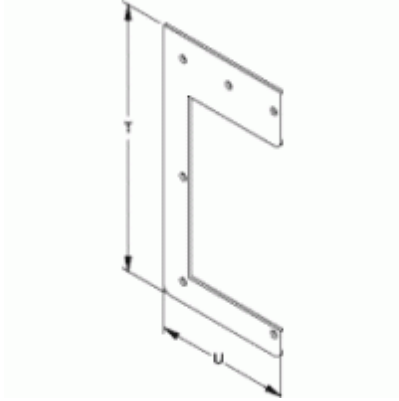

Quality Products. Service Excellence.

Drop Hanger 1487L1SS Series

Part No.	For use with	H	W
1487CL1SS	4 x 4	11.75	6.00
1487DL1SS	6 x 6	15.25	8.12
1487EL1SS	8 x 8	20.56	12.12

Data subject to change without notice